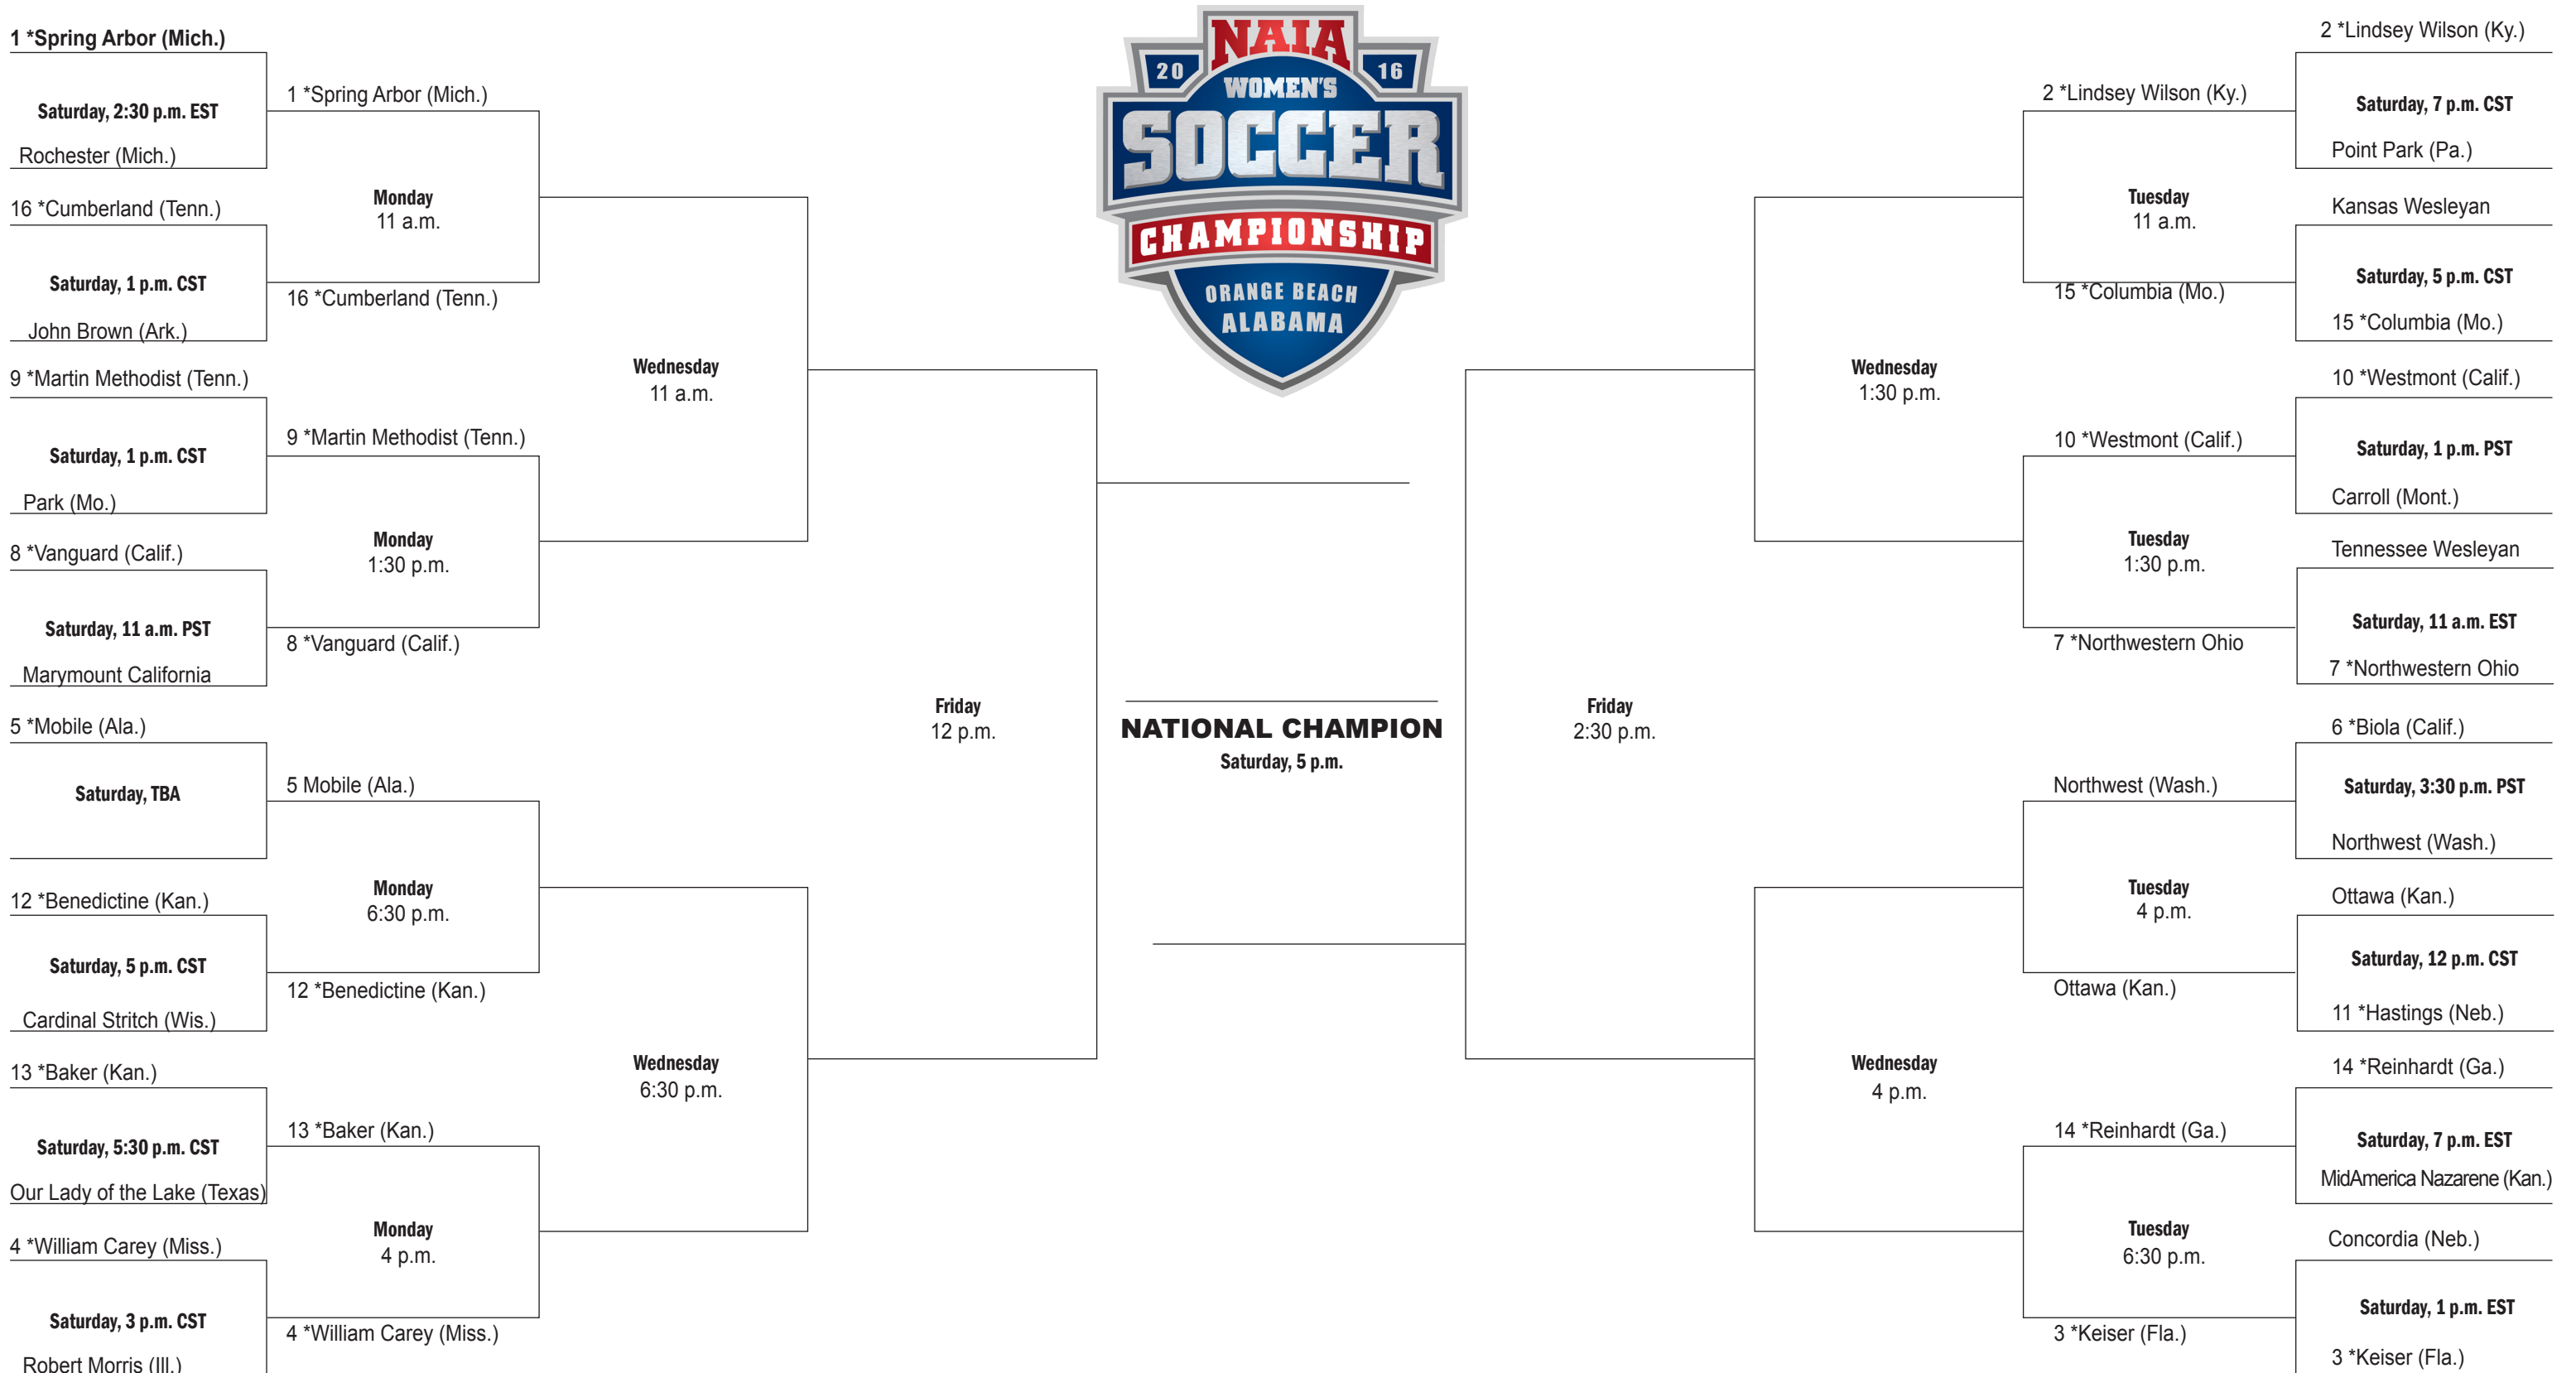

2016 NAIA Women's Soccer National Championship

Orange Beach SportsPlex - Orange Beach, Ala.

Opening Round November 19 - Campus Sites	Second Round November 28 - 29	Quarterfinals November 30	Semifinals December 2	Championship December 3	Semifinals December 2	Quarterfinals November 30	Second Round November 28-29	Opening Round November 19 - Campus Sites
---	----------------------------------	------------------------------	--------------------------	----------------------------	--------------------------	------------------------------	--------------------------------	---

*Denotes Opening Round host. All Final Site games will be video-streamed and can be viewed at www.NAIANetwork.com. Opening Round times local, Final site times CST.