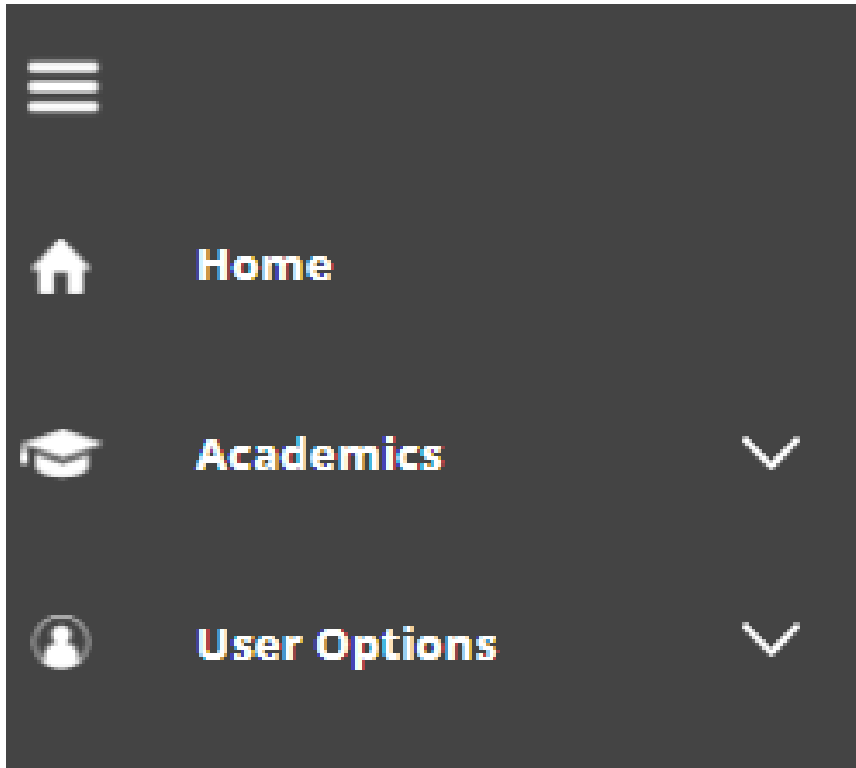

NAVIGATE BACK TO THE HOME PAGE

You can navigate back to the home page using the Home option on the left hand side.