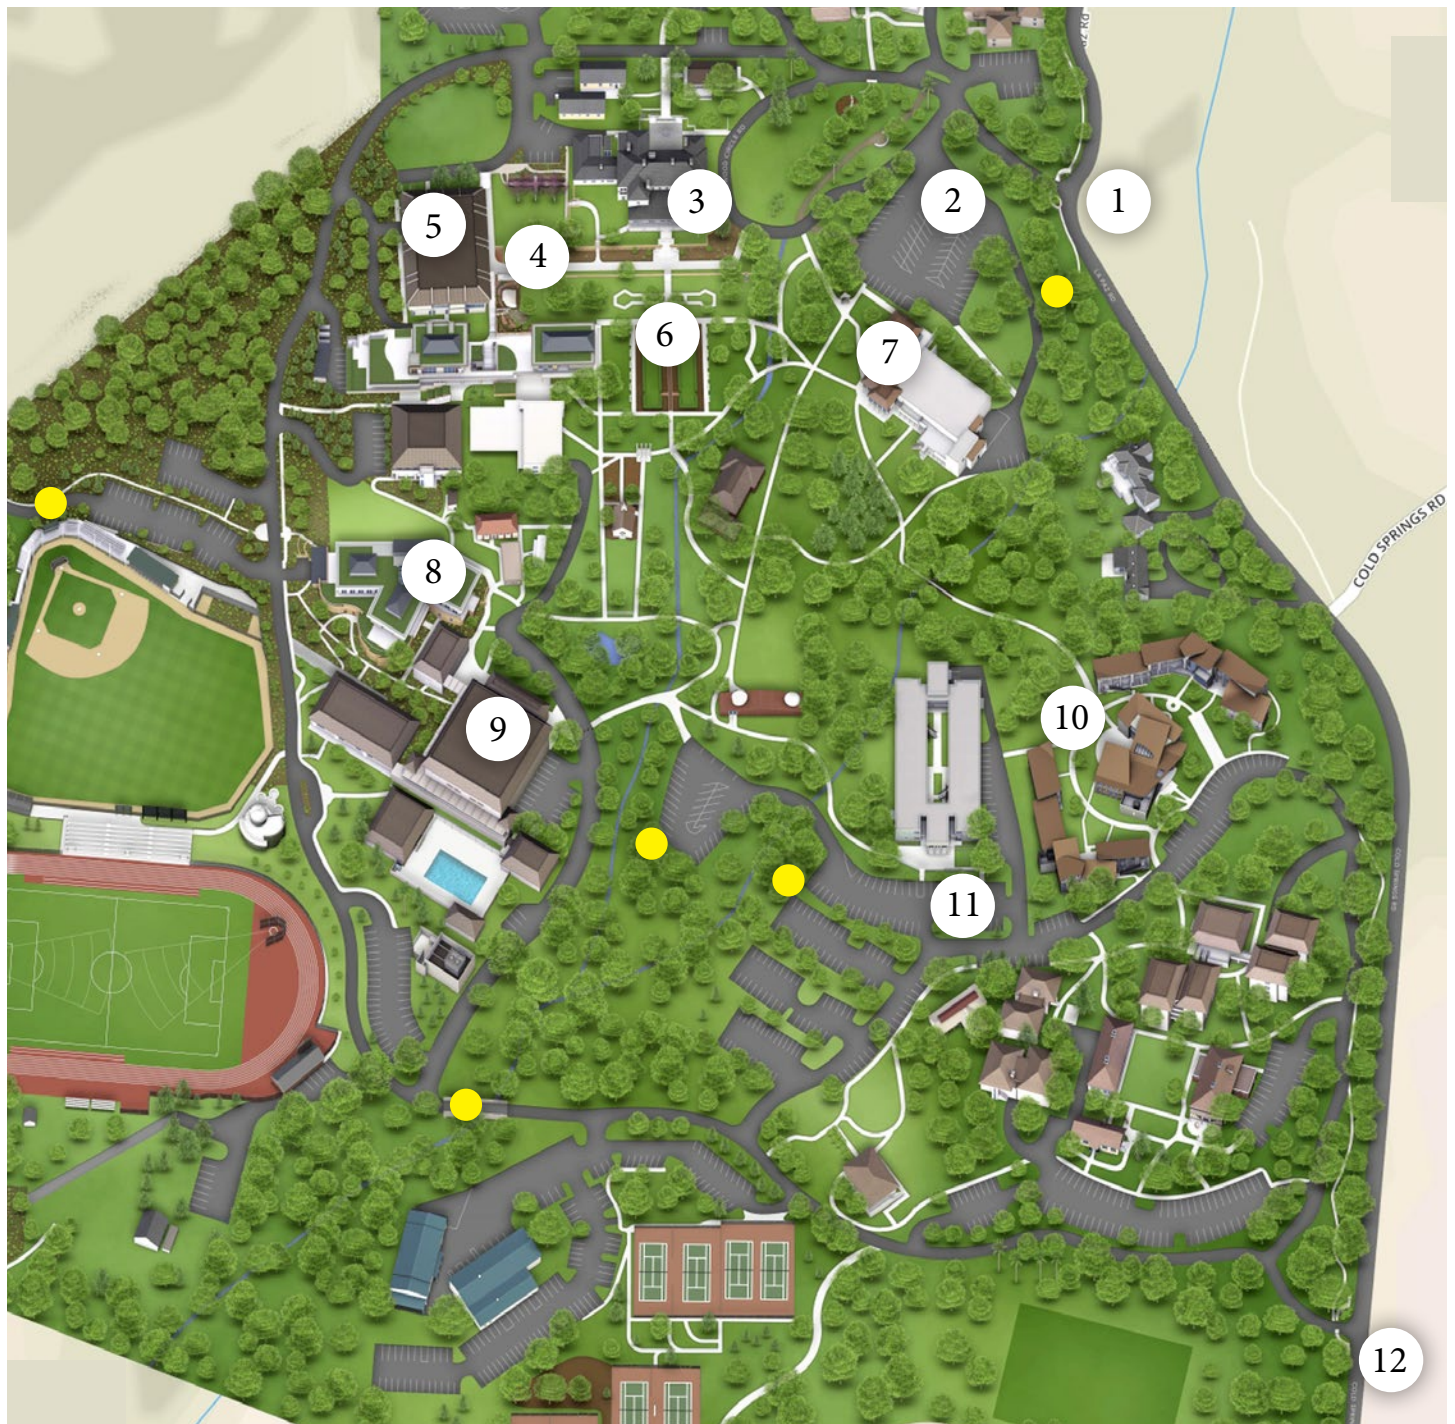

LILLY NETWORK ANNUAL GATHERINGS 2024

Westmont College Conference Map

1. Campus Main Entrance
 2. Kerr Student Center Parking Lot (P1)
 3. Hieronymus Lounge (in Kerrwood Hall)
 4. Magnolia Lawn
 5. Voskuyl Library
 6. Formal Gardens
 7. Founders Dining Room (Kerr Student Center)
 8. Winter Hall
 9. Murchison Gymnasium (shelter-in-place location)
 10. Global Leadership Center (GLC)
 11. Bus Pickup
 12. Campus Lower Entrance
- Barranca Trail Access